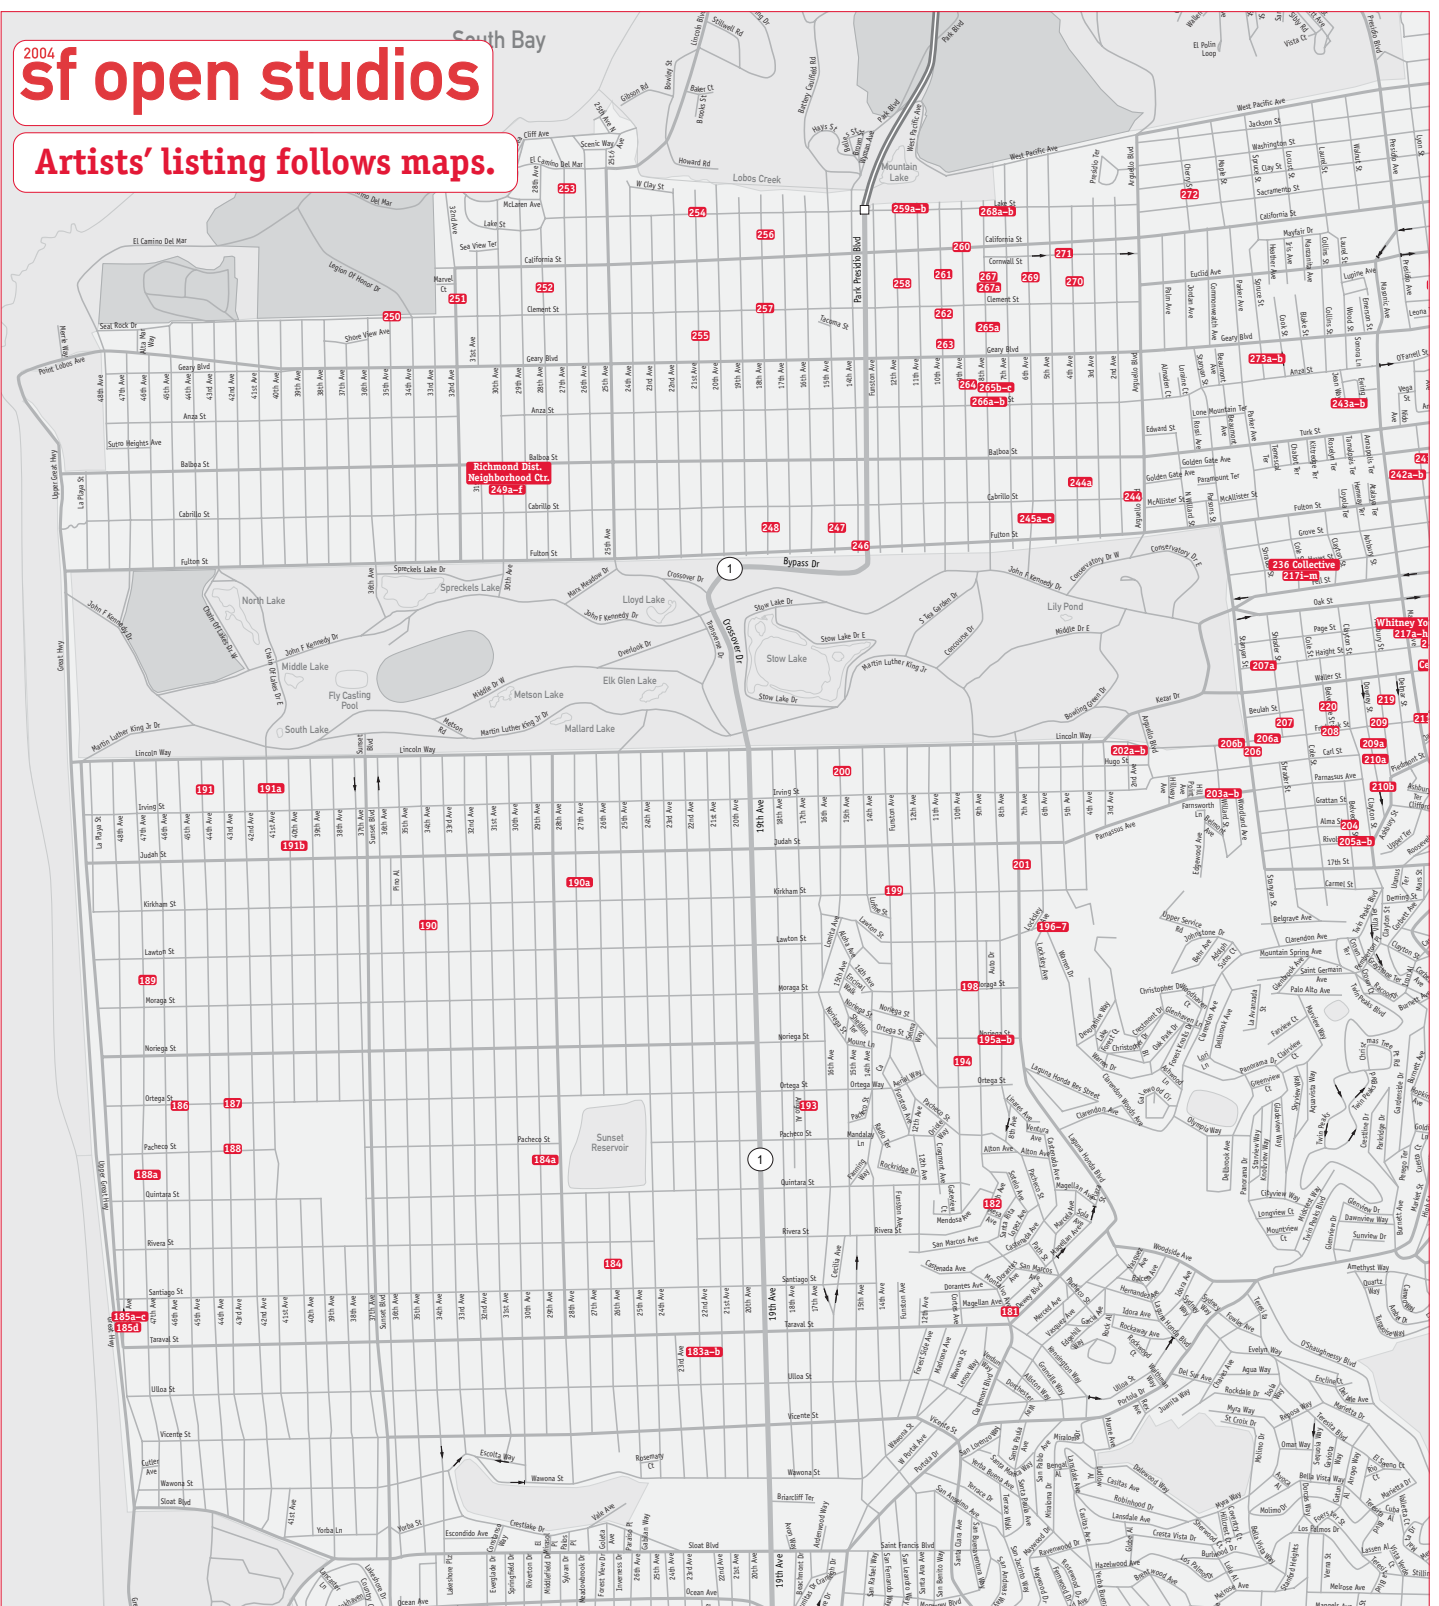

2004 sf open studios

Artists' listing follows maps.

www.sfopenstudios.com • Info. Line: 415-835-3150